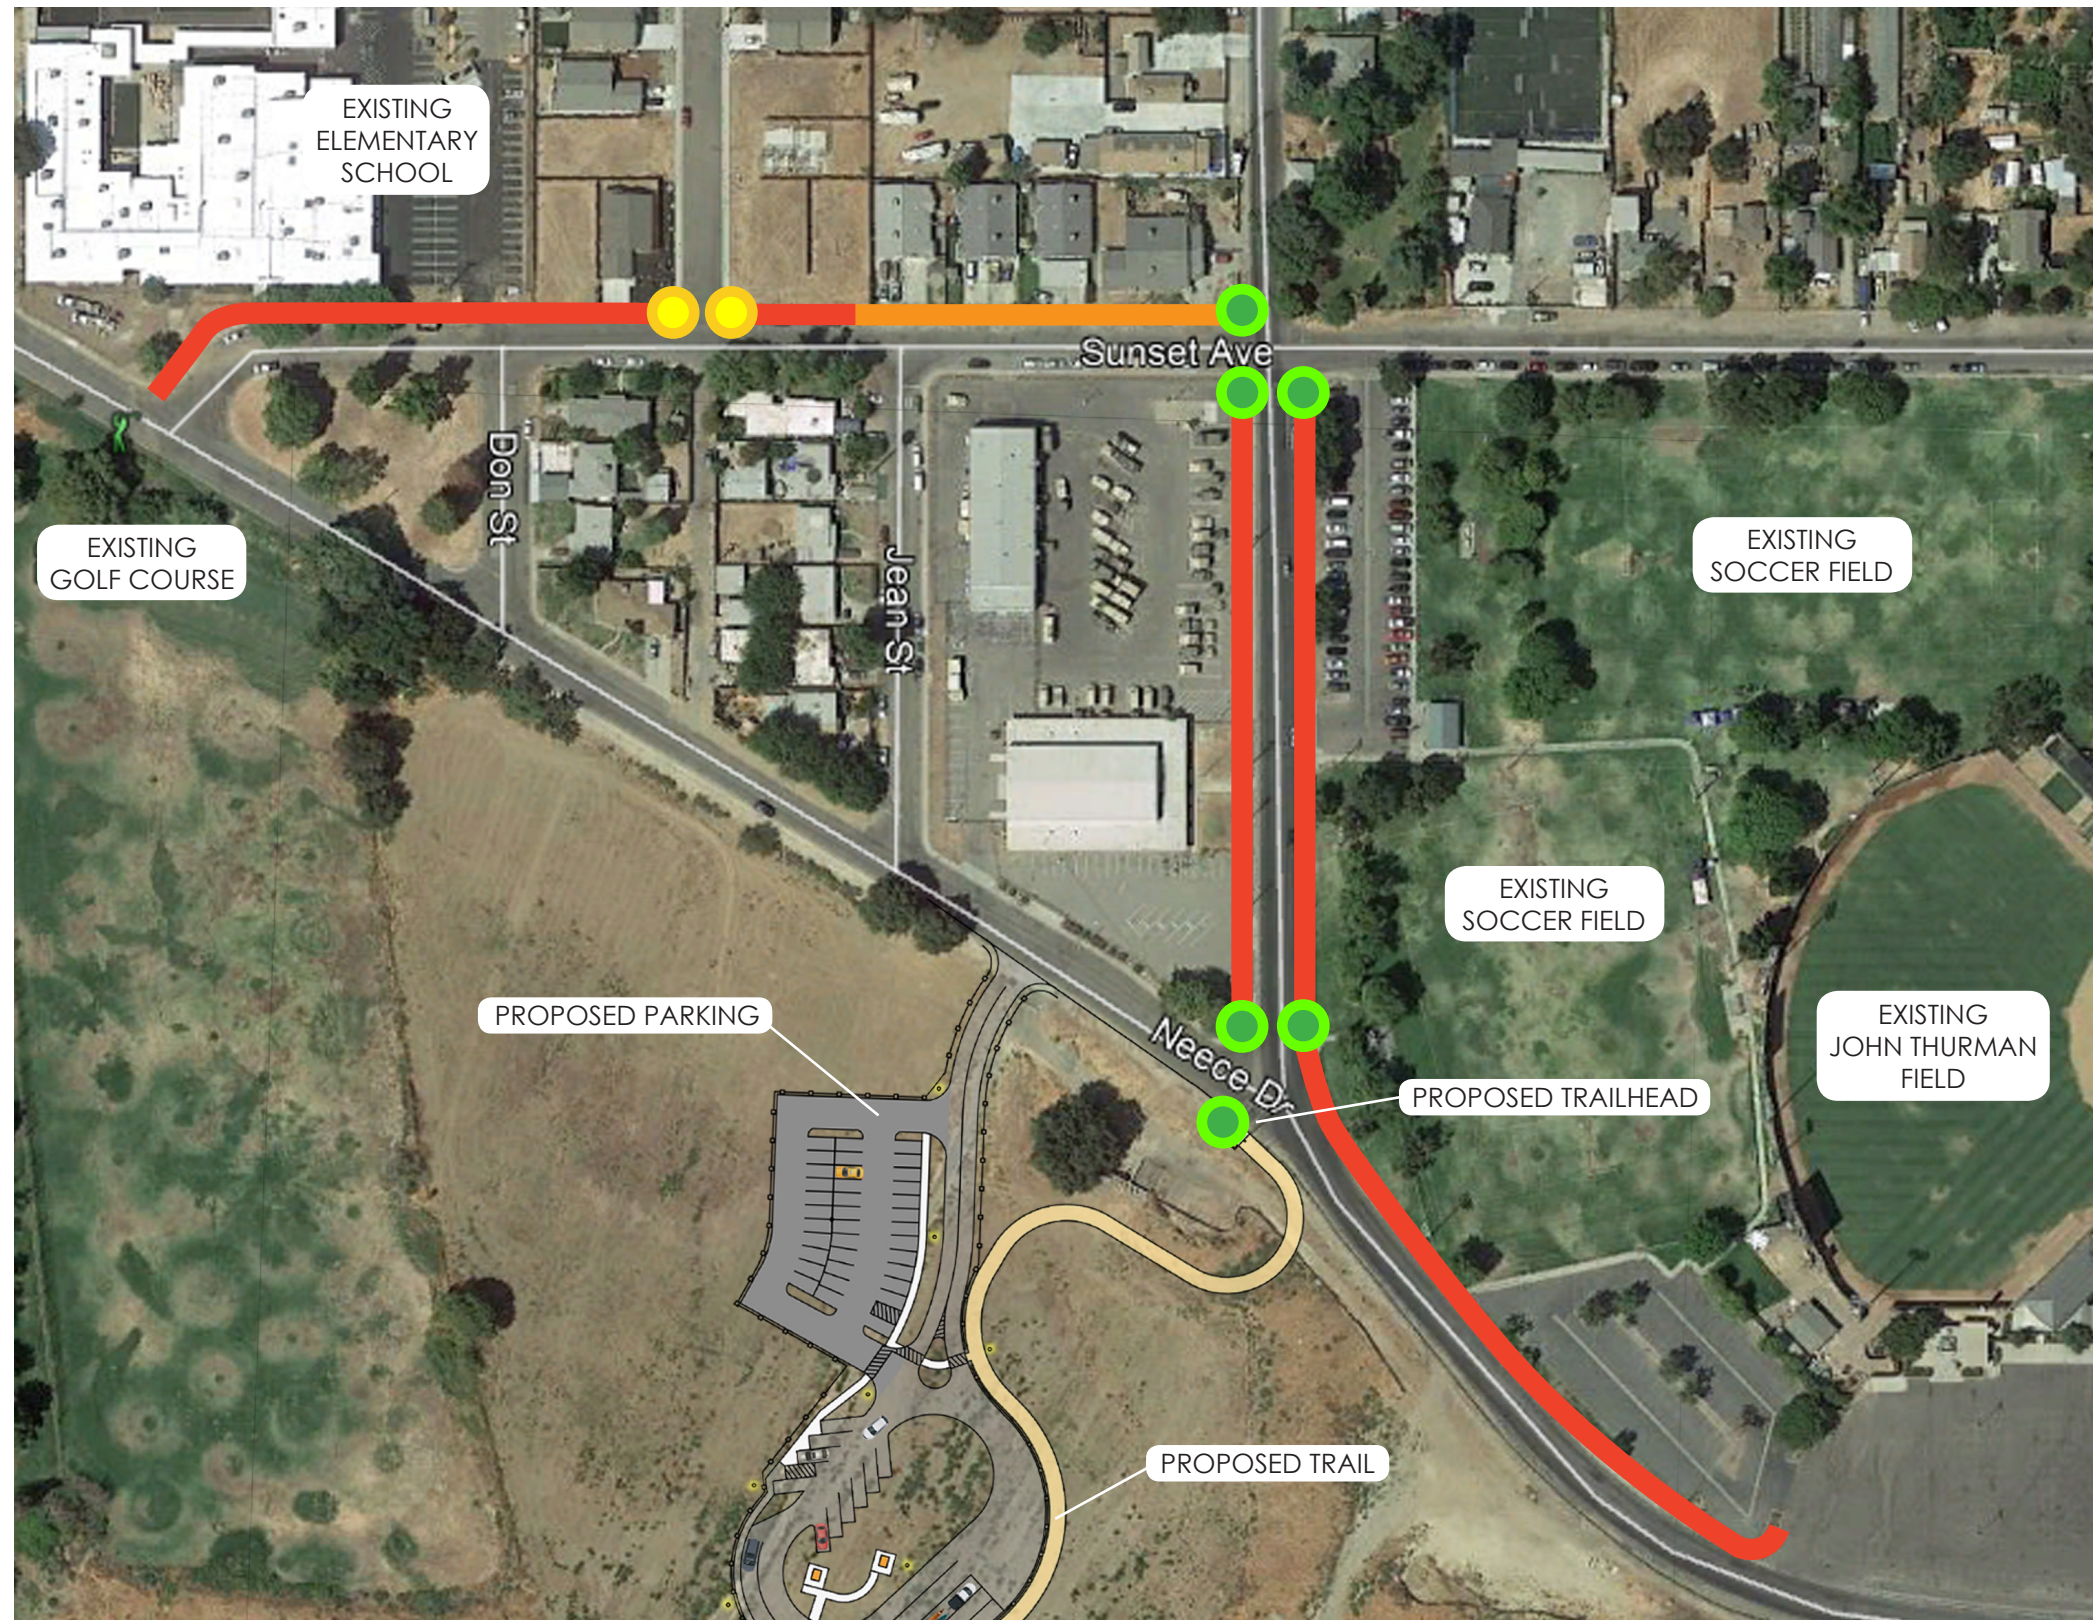

TRRP RIVERWALK TRAIL - GATEWAY TO NEECE DRIVE

TUOLUMNE RIVER REGIONAL PARK

CITY OF MODESTO, PARKS, RECREATION AND NEIGHBORHOODS DEPARTMENT

L1

RIVERWALK TRAIL – GATEWAY TO NEECE DRIVE

TUOLUMNE RIVER REGIONAL PARK

CITY OF MODESTO, PARKS, RECREATION AND NEIGHBORHOODS DEPARTMENT

L2

LEGEND

-  PROPOSED ACCESSIBLE SIDEWALK w/ STORMWATER IMPROVEMENTS
-  EXISTING SIDEWALK
-  PROPOSED ACCESSIBLE RAMPS w/ CROSSWALK
-  EXISTING ACCESSIBLE RAMPS w/ CROSSWALK

TRRP RIVERWALK TRAIL - COMMUNITY ACCESS IMPROVEMENTS
 TUOLUMNE RIVER REGIONAL PARK

CITY OF MODESTO, PARKS, RECREATION AND NEIGHBORHOODS DEPARTMENT

L3