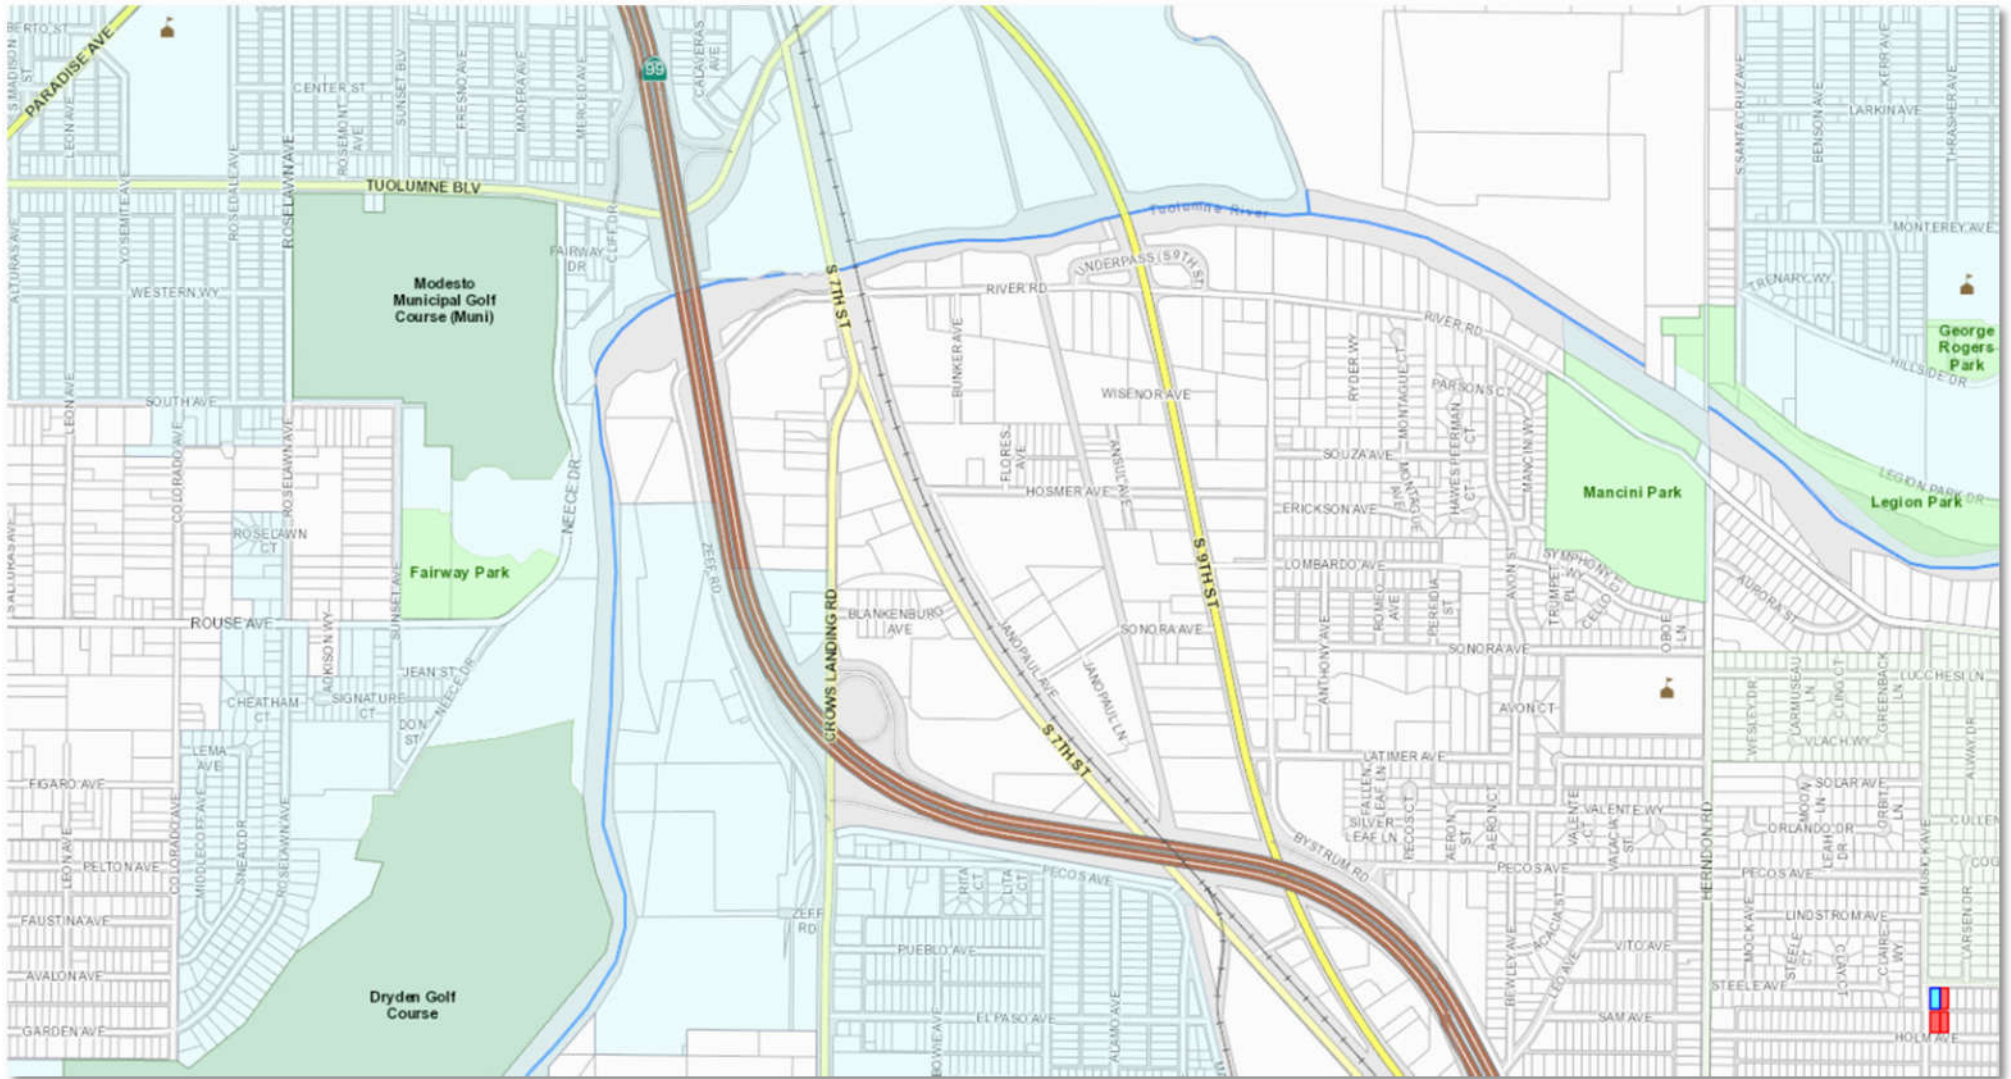

TRRP RIVERWALK TRAIL - GATEWAY TO NEECE DRIVE

TUOLUMNE RIVER REGIONAL PARK

CITY OF MODESTO, PARKS, RECREATION AND NEIGHBORHOODS DEPARTMENT

L1

RIVERWALK TRAIL – GATEWAY TO NEECE DRIVE

TUOLUMNE RIVER REGIONAL PARK

CITY OF MODESTO, PARKS, RECREATION AND NEIGHBORHOODS DEPARTMENT

L2

LEGEND

-  PROPOSED ACCESSIBLE SIDEWALK w/ STORMWATER IMPROVEMENTS
-  EXISTING SIDEWALK
-  PROPOSED ACCESSIBLE RAMPS w/ CROSSWALK
-  EXISTING ACCESSIBLE RAMPS w/ CROSSWALK

TRRP RIVERWALK TRAIL - COMMUNITY ACCESS IMPROVEMENTS
 TUOLUMNE RIVER REGIONAL PARK

CITY OF MODESTO, PARKS, RECREATION AND NEIGHBORHOODS DEPARTMENT

L3