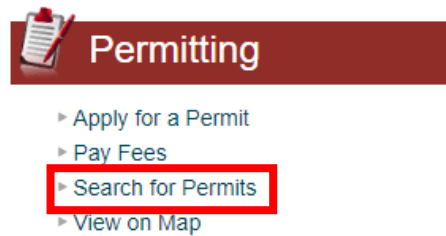

How to Check your Markups in eTRAKiT

1. Navigate to <http://permits.modestogov.com> and login using your Public User or Contractor login credentials. If you don't have a login, visit www.modestogov.com/2736 and watch the video on how to "CREATE A PUBLIC ACCOUNT"
2. Click on "Search for Permits" under the PERMITTING heading:

3. Adjust the search parameters to search by Permit number or address, then click on SEARCH. Click on the permit number that you are interested in.

Permit Search

Search By: ▼
Search Operator: ▼
Search Value: