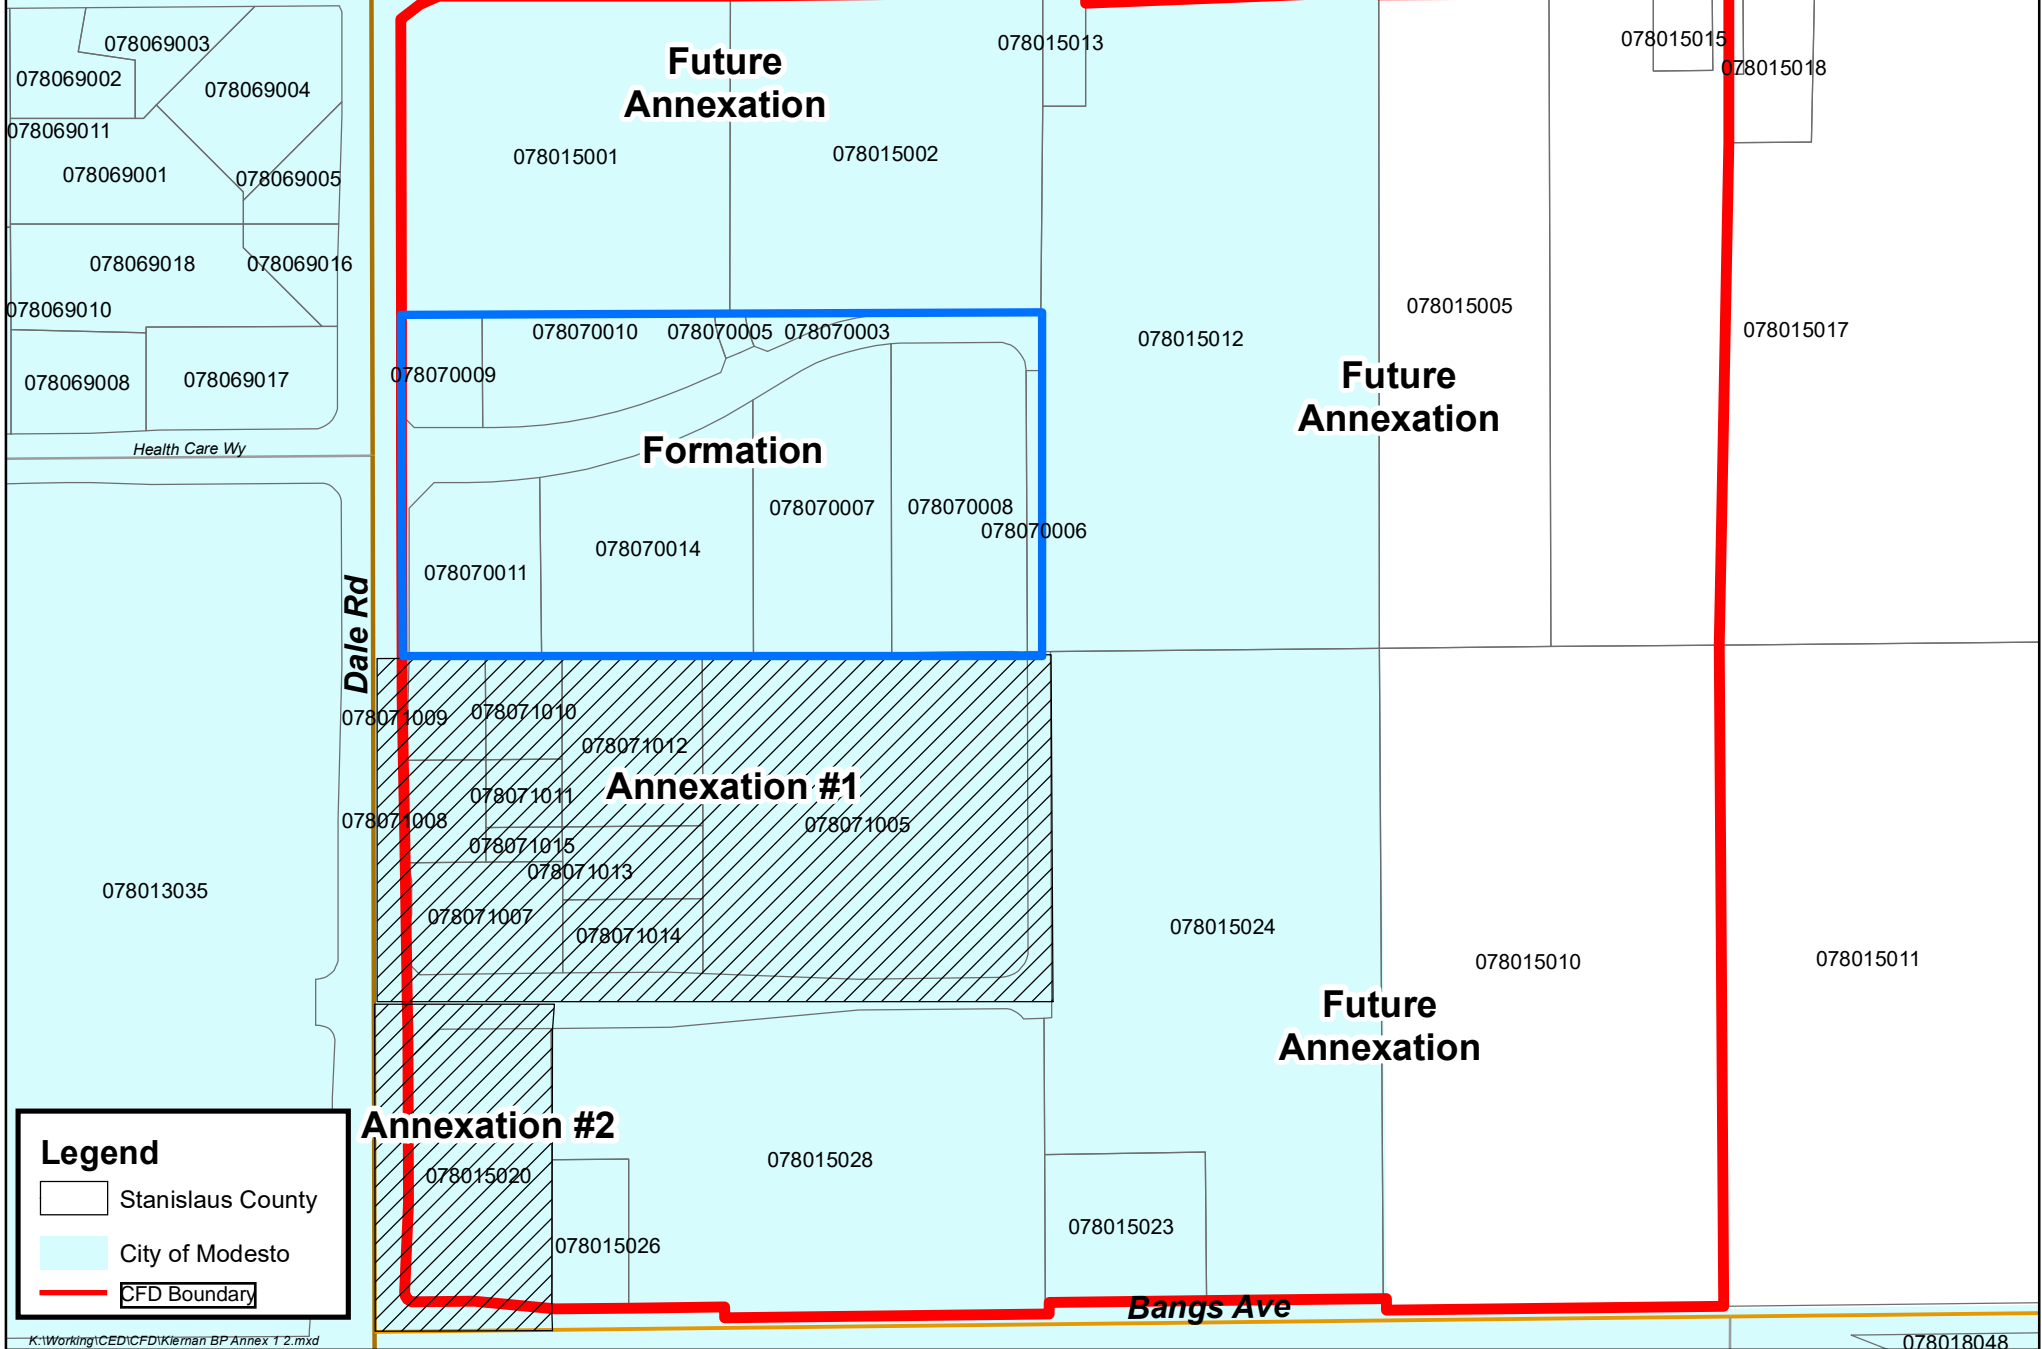

Kiernan Ave

**Legend**

- Stanislaus County
- City of Modesto
- CFD Boundary

K:\Working\CED\CFD\Kiernan\_BP\Annex 1 2.mxd

Date: 12/10/2021

**City of Modesto**  
**Kiernan Business Park East #2**