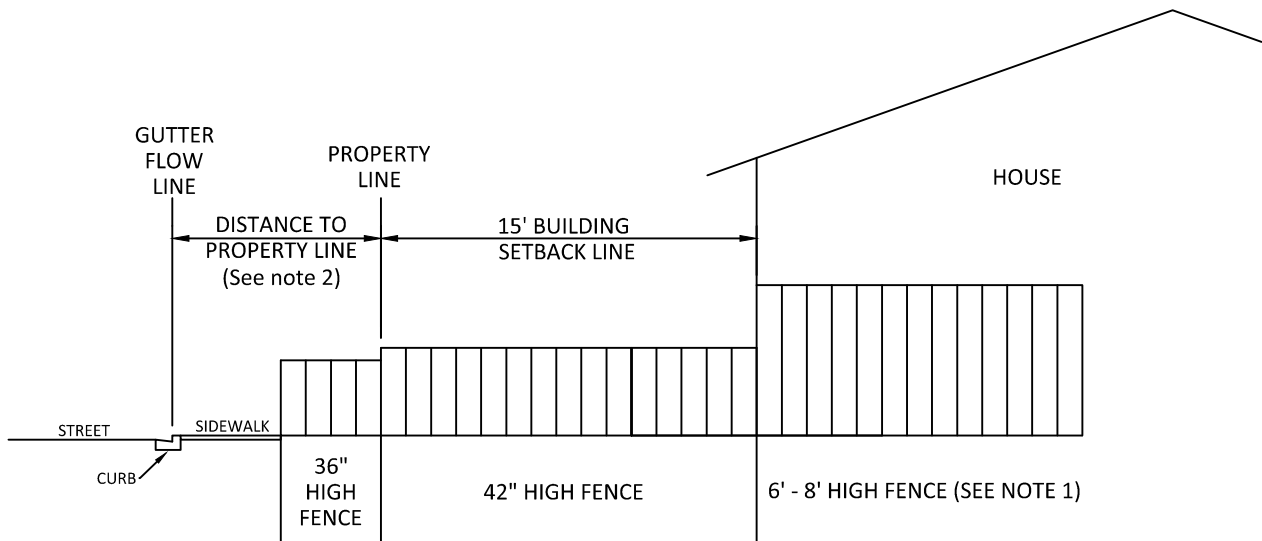

FENCE STANDARDS FOR INTERIOR LOTS

FRONT YARD FENCE HEIGHT

- NOTES:
1. Engineering by a licensed Engineer and a permit is required for fences 7' to 8' in height.
 2. Distance varies depending on street: please call Planning Division at 209-577-5267 for more information.